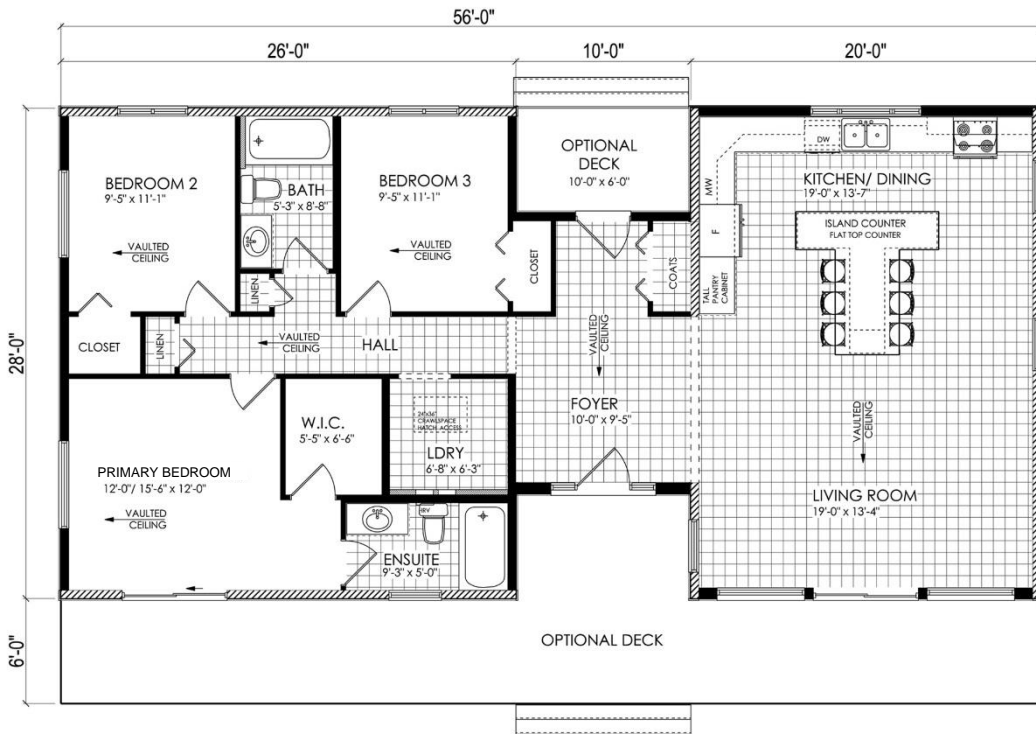

READY TO MOVE
BUILT ON SITE

BASEMENT OPTION LAYOUT

Sonoma 1448 sq.ft.

Options: Open deck.

Brochures are representational only and are subject to change without notice

www.starreadytomovehomes.com

STAR
 READY TO MOVE HOMES
 1066 Springfield Road, Phone 204-669-9200
 Winnipeg, Manitoba Fax 204-669-9494
 R2G 3T3 Toll-Free 1-888-545-2662