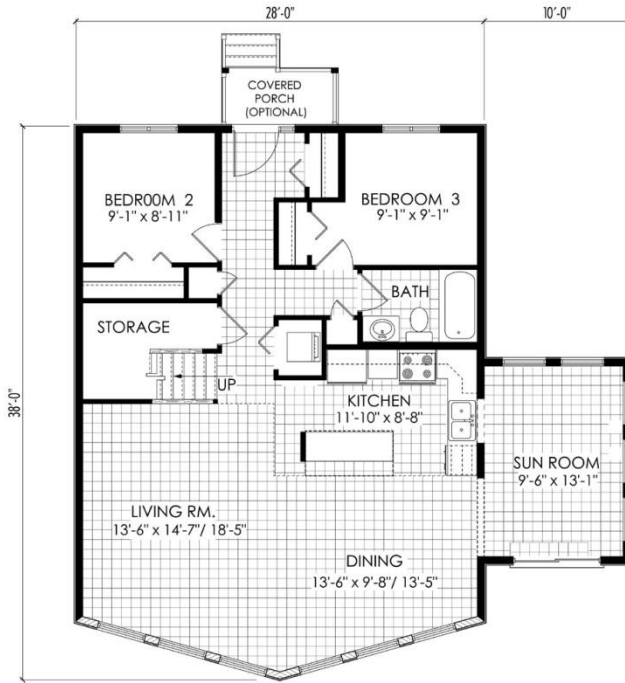

READY TO MOVE  
BUILT ON SITE

MAIN FLOOR PLAN - 1,147 SQ. FT.

UPPER FLOOR PLAN - 527 SQ. FT.  
TOTAL - 1,674 SQ. FT.

# Eagle 1674 sq.ft.

Options: Deck, Covered back porch, Spindle railing.

Brochures are representational only and are subject to change without notice

[www.starreadytomovehomes.com](http://www.starreadytomovehomes.com)