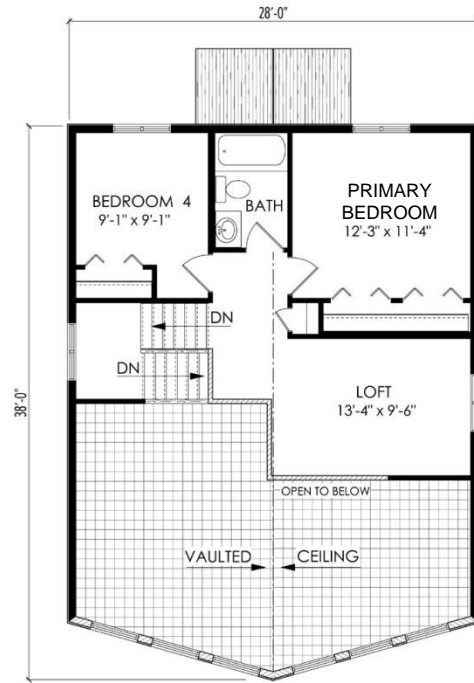

READY TO MOVE  
BUILT ON SITE

MAIN FLOOR PLAN - 1,147 SQ. FT.

UPPER FLOOR PLAN - 527 SQ. FT.  
TOTAL - 1,674 SQ. FT.

# Eagle 1674 sq.ft.

Options: Deck, Covered back porch, Spindle railing.

Brochures are representational only and are subject to change without notice

[www.starreadytomovehomes.com](http://www.starreadytomovehomes.com)