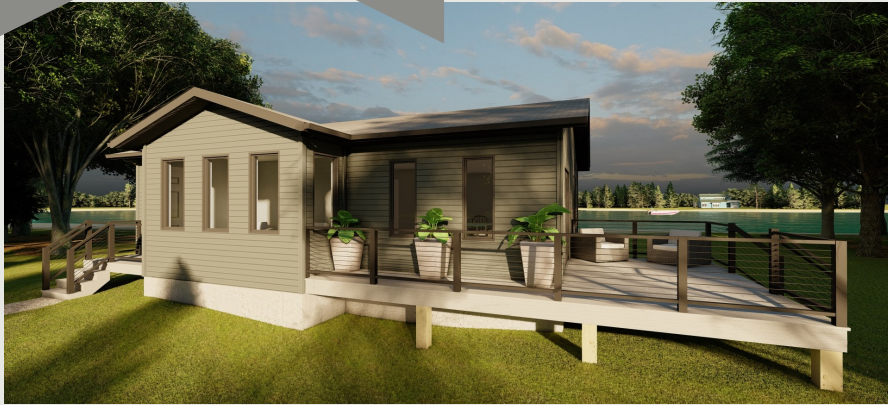

INDUSTRY
LEADING
STANDARDS

MATERIAL PACKAGES

Shell material packages include vinyl siding, prefinished soffit and fascia, architectural shingles, Tri Low E argon windows PVC, T&G floor sheathing and 1/2" spruce plywood roof sheathing c/w Feltex underlayment. Decks and landings optional. Taxes and delivery extra.

*Prices expire January 31, 2025 Call for details!

The Pine Ridge 920 sq ft **\$38,210**
Includes Sunroom!

The Oak Grove 1300 sq ft **\$51,315**
Beautiful Appeal!

The Camara 1520 sq ft **\$71,230**
Vaulted Ceiling!

The Sonoma 1448 sq ft **\$77,540**
Lots of Natural Light!