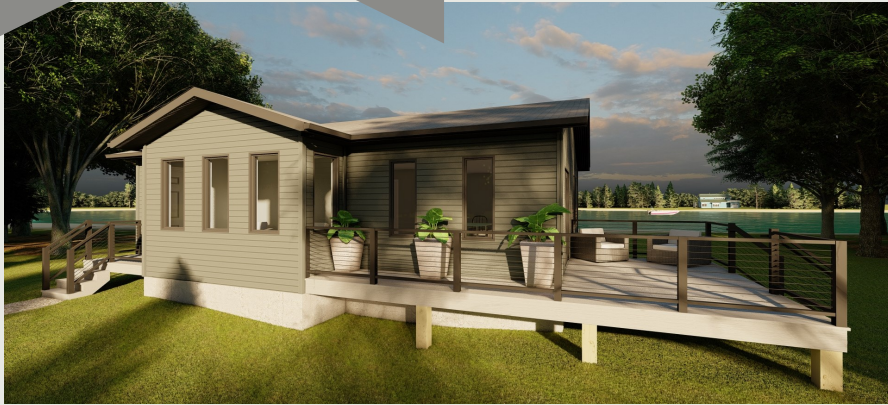

## MATERIAL PACKAGES

Shell material packages include vinyl siding, prefinished soffit and fascia, architectural shingles, Tri Low E argon windows PVC, T&G floor sheathing and 1/2" spruce plywood roof sheathing c/w Feltex underlayment. Decks and landings optional. Taxes and delivery extra.

\*Prices expire December 31, 2024 Call for details!

**The Pine Ridge 920 sq ft** **\$38,210**  
Includes Sunroom!

**The Oak Grove 1300 sq ft** **\$51,315**  
Beautiful Appeal!

**The Camara 1520 sq ft** **\$71,230**  
Vaulted Ceiling!

**The Sonoma 1448 sq ft** **\$77,540**  
Lots of Natural Light!