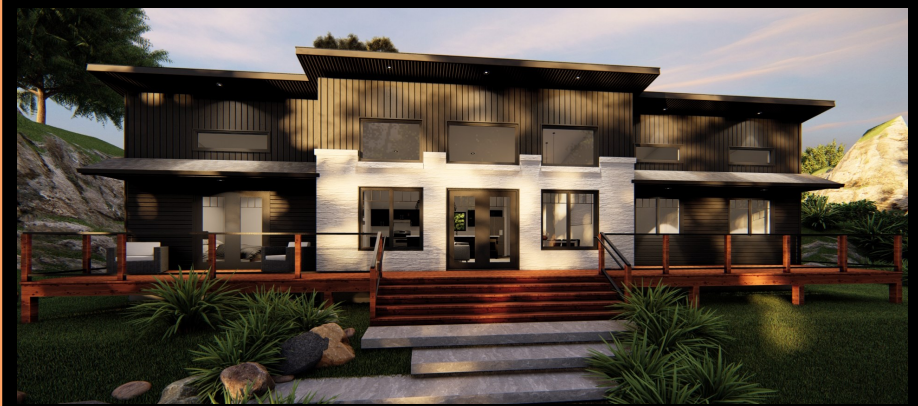

**STAR**  
READY TO MOVE HOMES

**INDUSTRY  
LEADING  
STANDARDS**

**BUILT ON-SITE COTTAGE  
SHELLS** \*Plus GST, foundation by owner, shell built,  
Decks and landings optional

Over 60 ready-to-go plans to choose from or let us help you custom design your own. We've been Manitoba's expert cottage builders for over 30 years, come see us today! Prices expire October 31, 2024 Call for details!

**The Cascade 1132 sq ft  
Covered Entry Porch!** **\$111,755**

**The White Rock 1504 sq ft  
All Areas Looking Front!** **\$116,340**

**The Camara 1520 sq ft  
9' High Walls Standard!** **\$120,050**

**The Sonoma 1448 sq ft  
Great Modern Look!** **\$131,435**